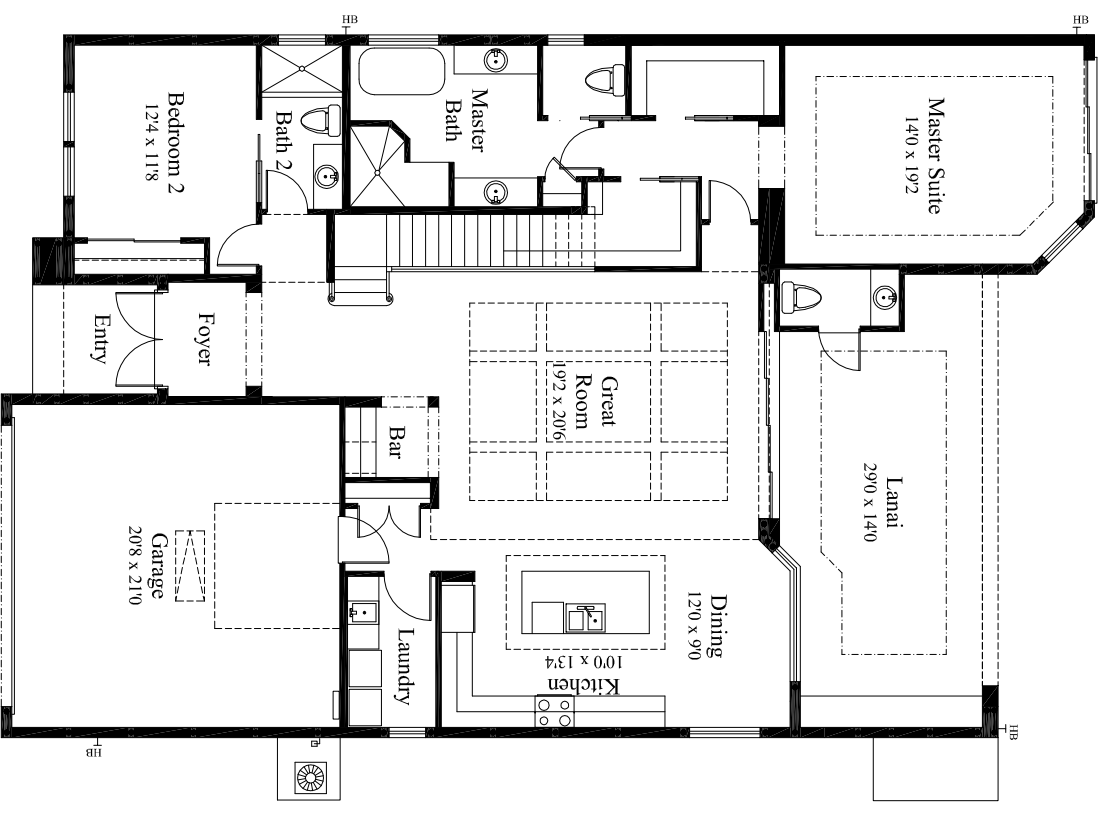

Copyright 2014 Nilles Design Group, Inc.

Area Tabulation	
1st Floor Living	1955
2nd Floor Living	559
Garage	469
Entry	62
Lanai	402
Total	3447

The Cortina